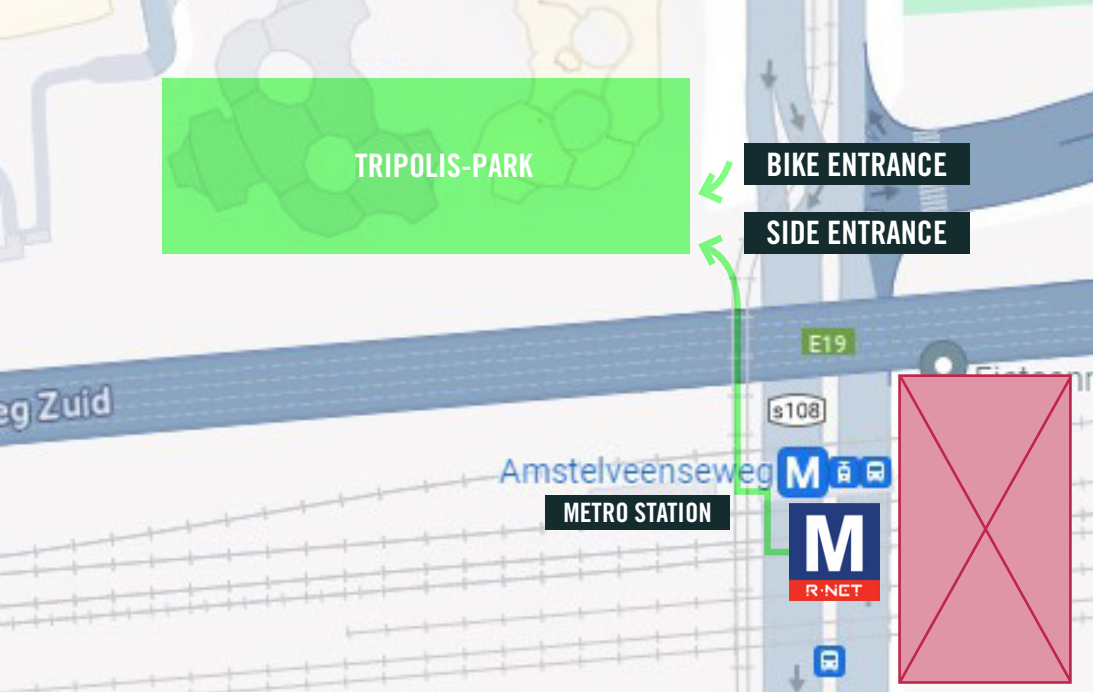

We wish you a pleasant visit and look forward to welcoming you to our office.

Kind regards,

DE BRAUW BLACKSTONE WESTBROEK

DIRECTIONS

Our address is **Burgerweeshuispad 201, 1076 GR Amsterdam.**

CAR

If you plan to come by car, click [here](#) for directions from your current location. You can park in the car park below our building. Please provide your licence plate number to your contact person in advance for quick access to the car park.

PUBLIC TRANSPORT

If you plan to use public transport, we recommend travelling to **Amstelveenseweg** station by taking **metro line 50** or **51**. On arrival, it is important to choose the correct exit, on the west side. You are facing the right direction if the VU Medical Center is behind you and **Tripolis-Park** (your destination) is ahead. Coming out of the station, turn left immediately - you will see Tripolis-Park on your left.

BIKE

If you plan to cycle to our office, there is a bike parking facility next to the Tripolis-Park side entrance on the Amstelveenseweg.